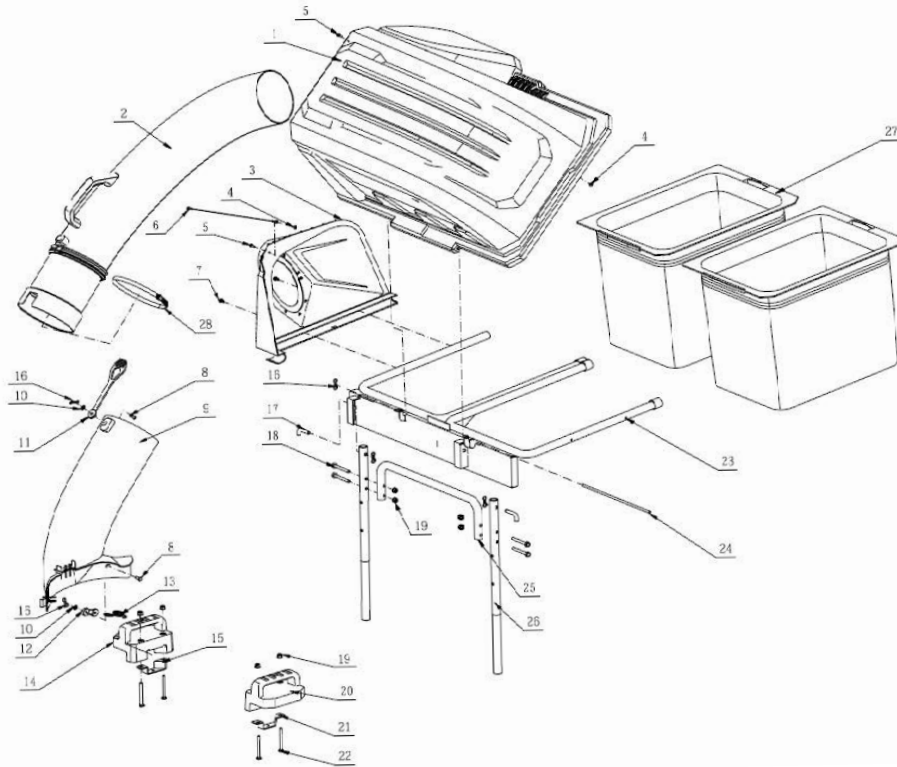

Product Description: Grass Catcher
Model Number: ABK4200
Body Number: 0950010001_S
Version: A
Issue Date: 2020/06/09

ABK4200_001 Vue Générale

1	2828298001	Grass Basket Cover Assembly	1
2	2827722001	Blow Tube Assembly	1
3	2828300001	Rear Side Cover Assembly	1
4	5630008002	Nut	2
5	5620051006	Screw	2
6	3650153001	Bracing Wire	1
7	5610388001	Screw	2
8	5670565001	Pin Shaft	2
9	2827770001	Front Tube	1
10	5650025001	Plain Washer	2
11	3131263001	Buckle	1
12	3131264001	Connecting Sealing Strip	1
13	3650266001	Pothook	1
14	3422777001	Right Counter Weight	1
15	3707496001	Right Mounting Plate	1
16	5670563001	Cotter Pin	3
17	5670570001	Lock Pin	2
18	5640363001	Flange Bolt	4
19	5630371001	Lock Nut	8
20	3422778001	Left Counter Weight	1
21	3707495001	Left Mounting Plate	1
22	5640313001	Square Neck Bolt	4
23	2827324001	Bag Frame Assembly	1
24	5670580001	Pin Shaft	1
25	3707467001	Crossbar	1
26	3707466001	Tube	2
27	2827482001	Grass Catcher	2
28	3580333001	Hoop	1